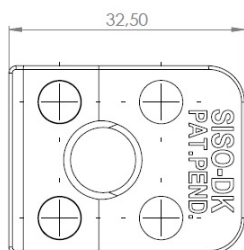

PRODUCT SHEET

Description:

Glass Door Handle "Square" F/Single Doors, Chrome Pl,F/Glass Thickness 4-6mm, 1 Zamak Screw W/PVC Tip & 1 Zamak Screw, with $\varnothing 5 \times 3,5$ mm Extension

Item number:

17.40.060-0

Units	Box	Carton	HS Code	Barcode
Pcs.	10	100	8302420090	 5704866072069

Changed from 6,00 mm. to 6,20 mm. 23-04-2012

Screws needed - not on drawing!!

SISO A/S

Mileparken 11
DK-2740 Skovlunde
Denmark
VAT: DK 24786013