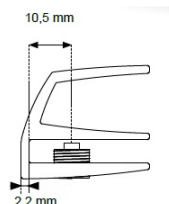

PRODUCT SHEET

Description:

Glass Door Handle "Square" F/Single Doors, Chrome Pl,F/Glass Thickness 4-6mm, 1 Zamak Screw W/PVC Tip & 1 Zamak Screw, with $\varnothing 5 \times 3,5$ mm Extension

Item number:

17.40.060-0

Units	Box	Carton	HS Code	Barcode
Pcs.	10	100	8302420090	 5704866072069

Changed from 6,00 mm. to 6,20 mm. 23-04-2012

Screws needed - not on drawing!!

SISO A/S

Mileparken 11
DK-2740 Skovlunde
Denmark
VAT: DK 24786013